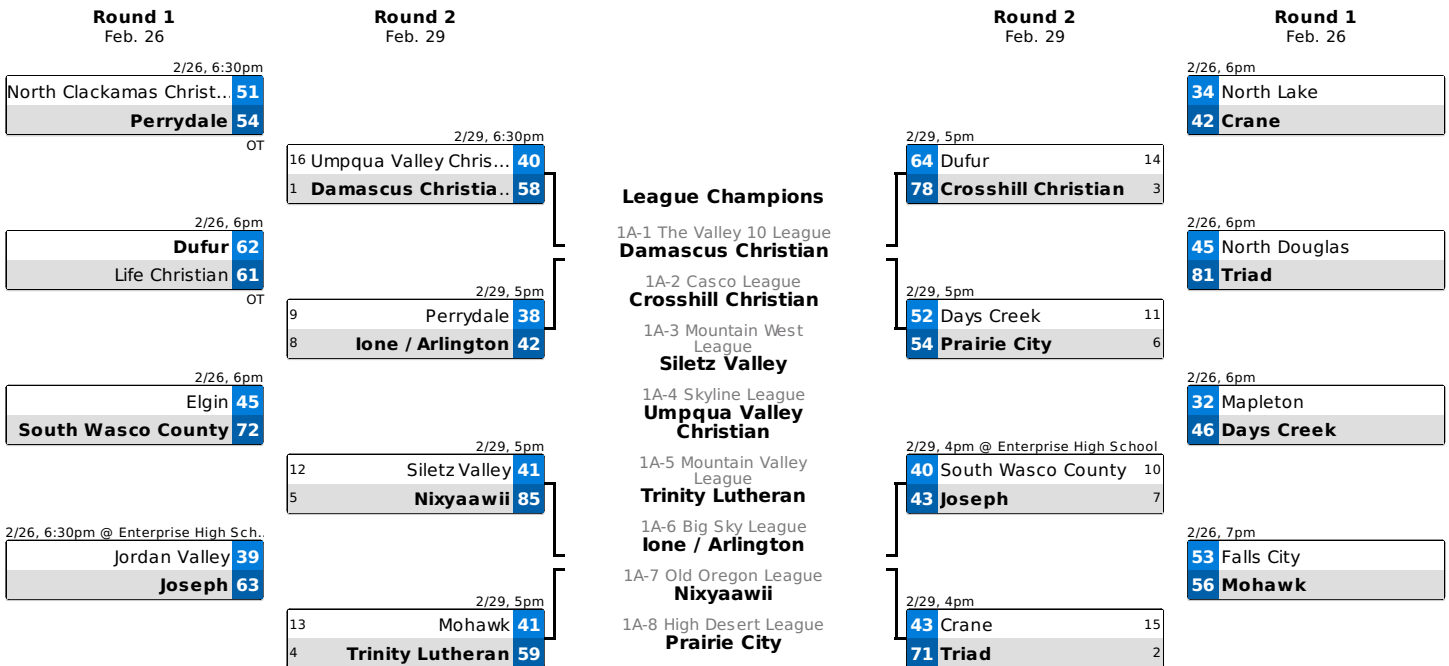

2020 OSAA / OnPoint Community Credit Union 1A Boys Basketball State Championship

March 5-7, Baker HS

The team with the better Adjusted Playoff Ranking (APR) shall be the designated home team (bottom team in the matchup).