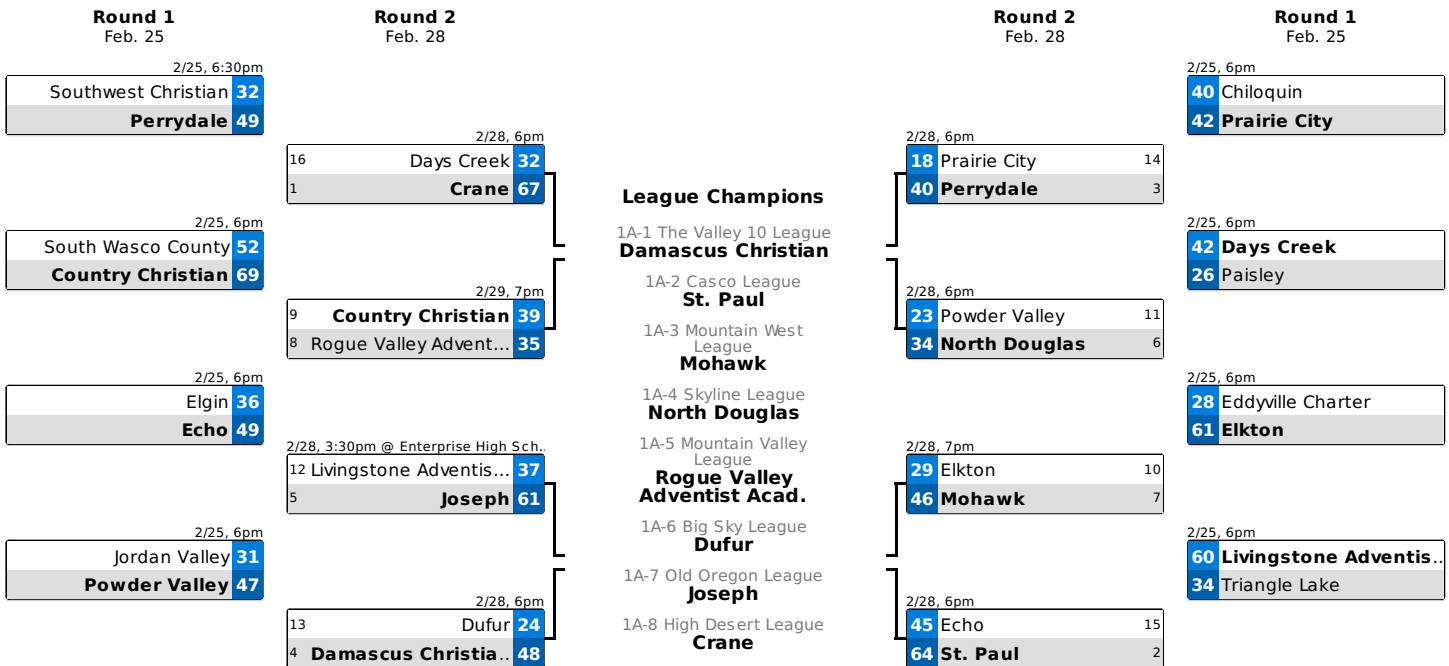

2020 OSAA / OnPoint Community Credit Union 1A Girls Basketball State Championship

March 4-7, Baker HS

The team with the better Adjusted Playoff Ranking (APR) shall be the designated home team (bottom team in the matchup).