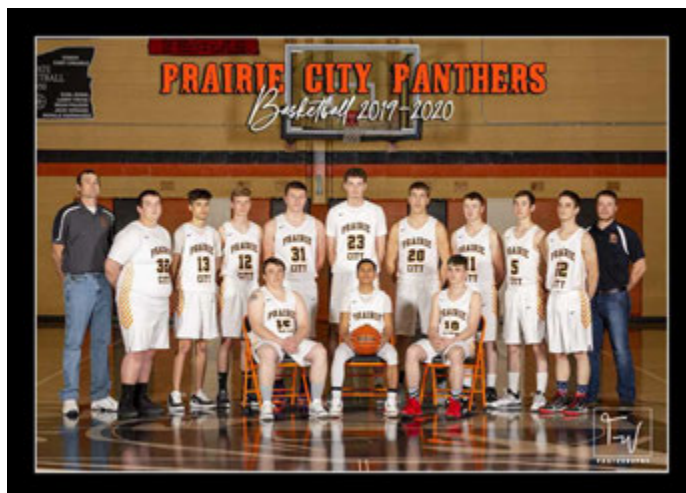

Prairie City Panthers

VARSITY ROSTER

No.	Name	Pos.	Yr.	Ht.
3	Jojari Field		11	5-6
5	Opie McDaniel		12	5-7
11	Jayden Winegar		11	5-11
12	Brandon Horrell		11	6-0
15	Carson McKay		12	5-11
20	Declan Zwegardt		11	6-2
21	Tanner Way		11	5-8
22	Lucas McKinley		12	5-8
23	Cole Deiter		12	6-5
25	John Titus		10	6-0
31	Marcus Judd		10	6-2
32	Kevin Duvall		11	5-11

SCHEDULE (23-1)

Date	Opponent	Result
12/6	@ Joseph	L 55-57
12/7	vs. Imbler	W 42-31
12/13	vs. Bickleton (WA) {7-10}	W 58-31
12/14	vs. St. Paul	W 61-55
12/20	@ Sherman	W 40-30
12/21	@ Horizon Christian, Hood River	W 55-51
12/30	@ Crane	W 55-47
1/3	@ Imbler	W 55-21
1/7	vs. Mitchell / Spray	W 57-34
1/10	vs. Echo	W 58-27
1/17	vs. Dayville / Monument	W 63-34
1/18	vs. Long Creek / Ukiah	W 78-42
1/24	@ Burnt River	W 65-25
1/25	vs. Jordan Valley	W 51-40
1/31	@ Huntington	W 82-21
2/1	vs. Four Rivers	W 68-38
2/4	@ Mitchell / Spray	W 81-35
2/7	@ Harper Charter	W 75-35
2/8	@ Dayville / Monument	W 67-37
2/14	@ Adrian	W 87-55
2/15	vs. Crane	W 69-56
2/21	vs. Adrian	W 65-50
2/22	vs. Crane	W 56-41
2/29	vs. Days Creek	W 54-52
3/5	@ Crosshill Christian	

League 1A-8 High Desert League
Location Prairie City
Mascot Panthers
Colors Black, Orange

Superintendent Casey Hallgarth
Principal Casey Hallgarth
Athletic Director Billy Colson

Head Coach Bo Workman
Assistant Coach Levi Voigt

The OSAA requests that you model good sportsmanship by refraining from derogatory cheers, chants, or behavior toward students, coaches, officials, or other spectators. Speak out if you see inappropriate behavior by immediately notifying event management staff. Together, we can provide a safe and respectful environment for all.