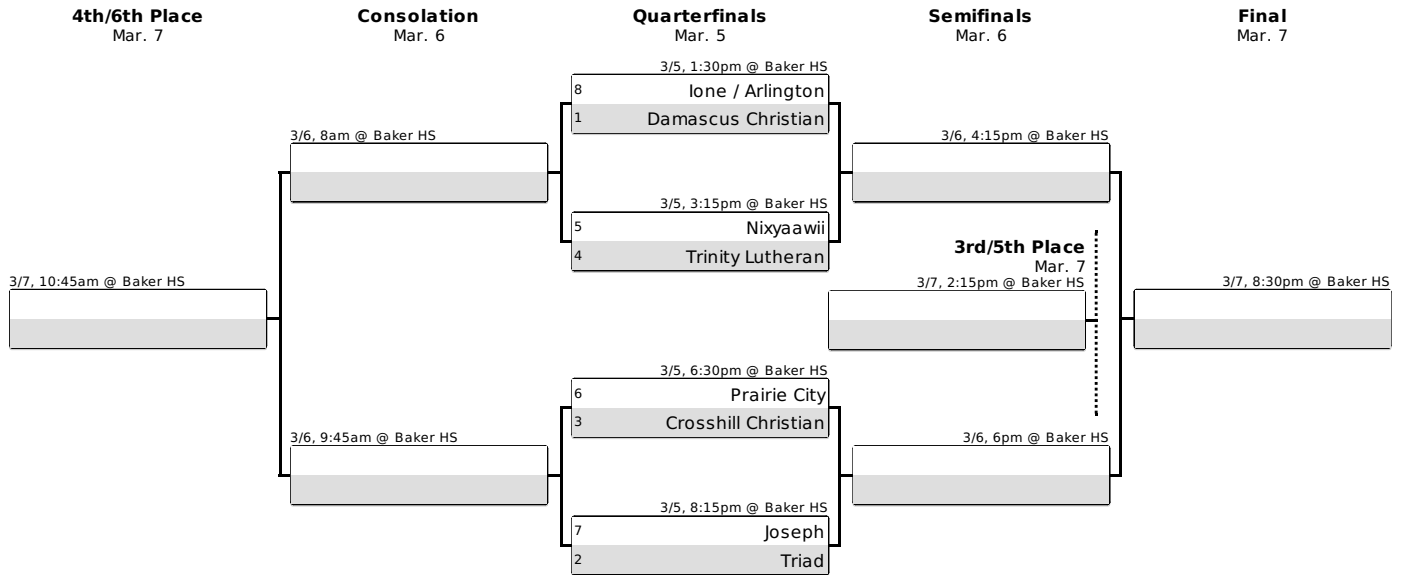

2020 OSAA / OnPoint Community Credit Union 1A Boys Basketball State Championship

March 5-7, Baker HS

The team with the better Adjusted Playoff Ranking (APR) shall be the designated home team (bottom team in the matchup).