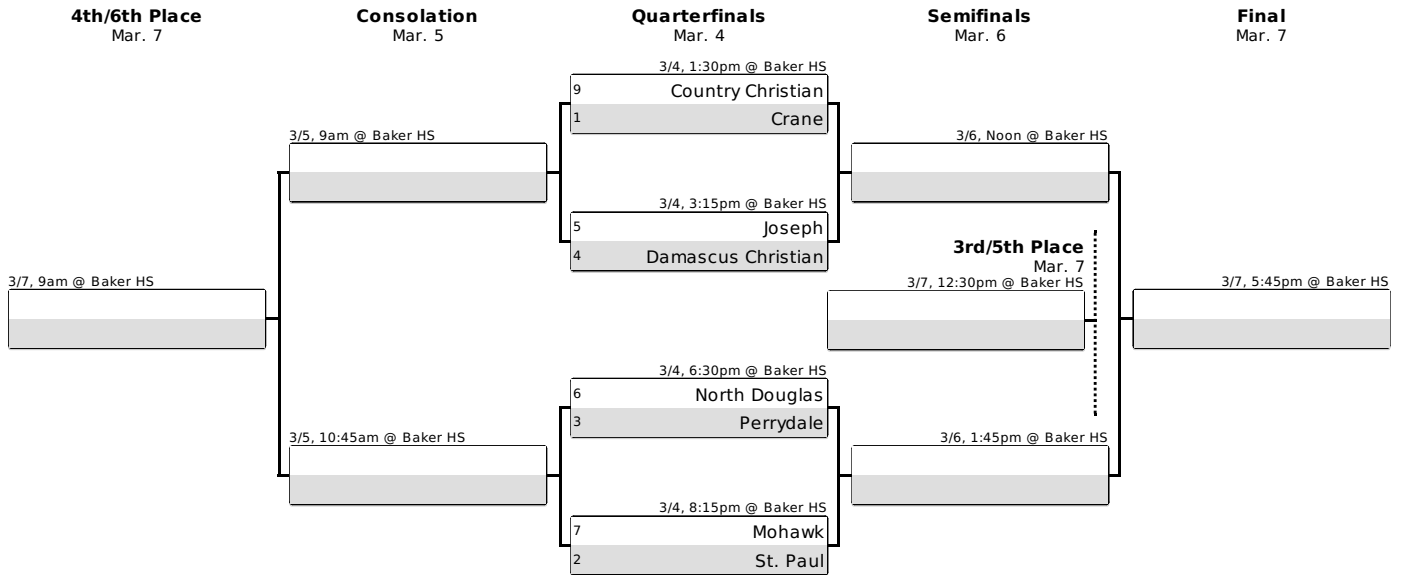

2020 OSAA / OnPoint Community Credit Union 1A Girls Basketball State Championship

March 4-7, Baker HS

The team with the better Adjusted Playoff Ranking (APR) shall be the designated home team (bottom team in the matchup).